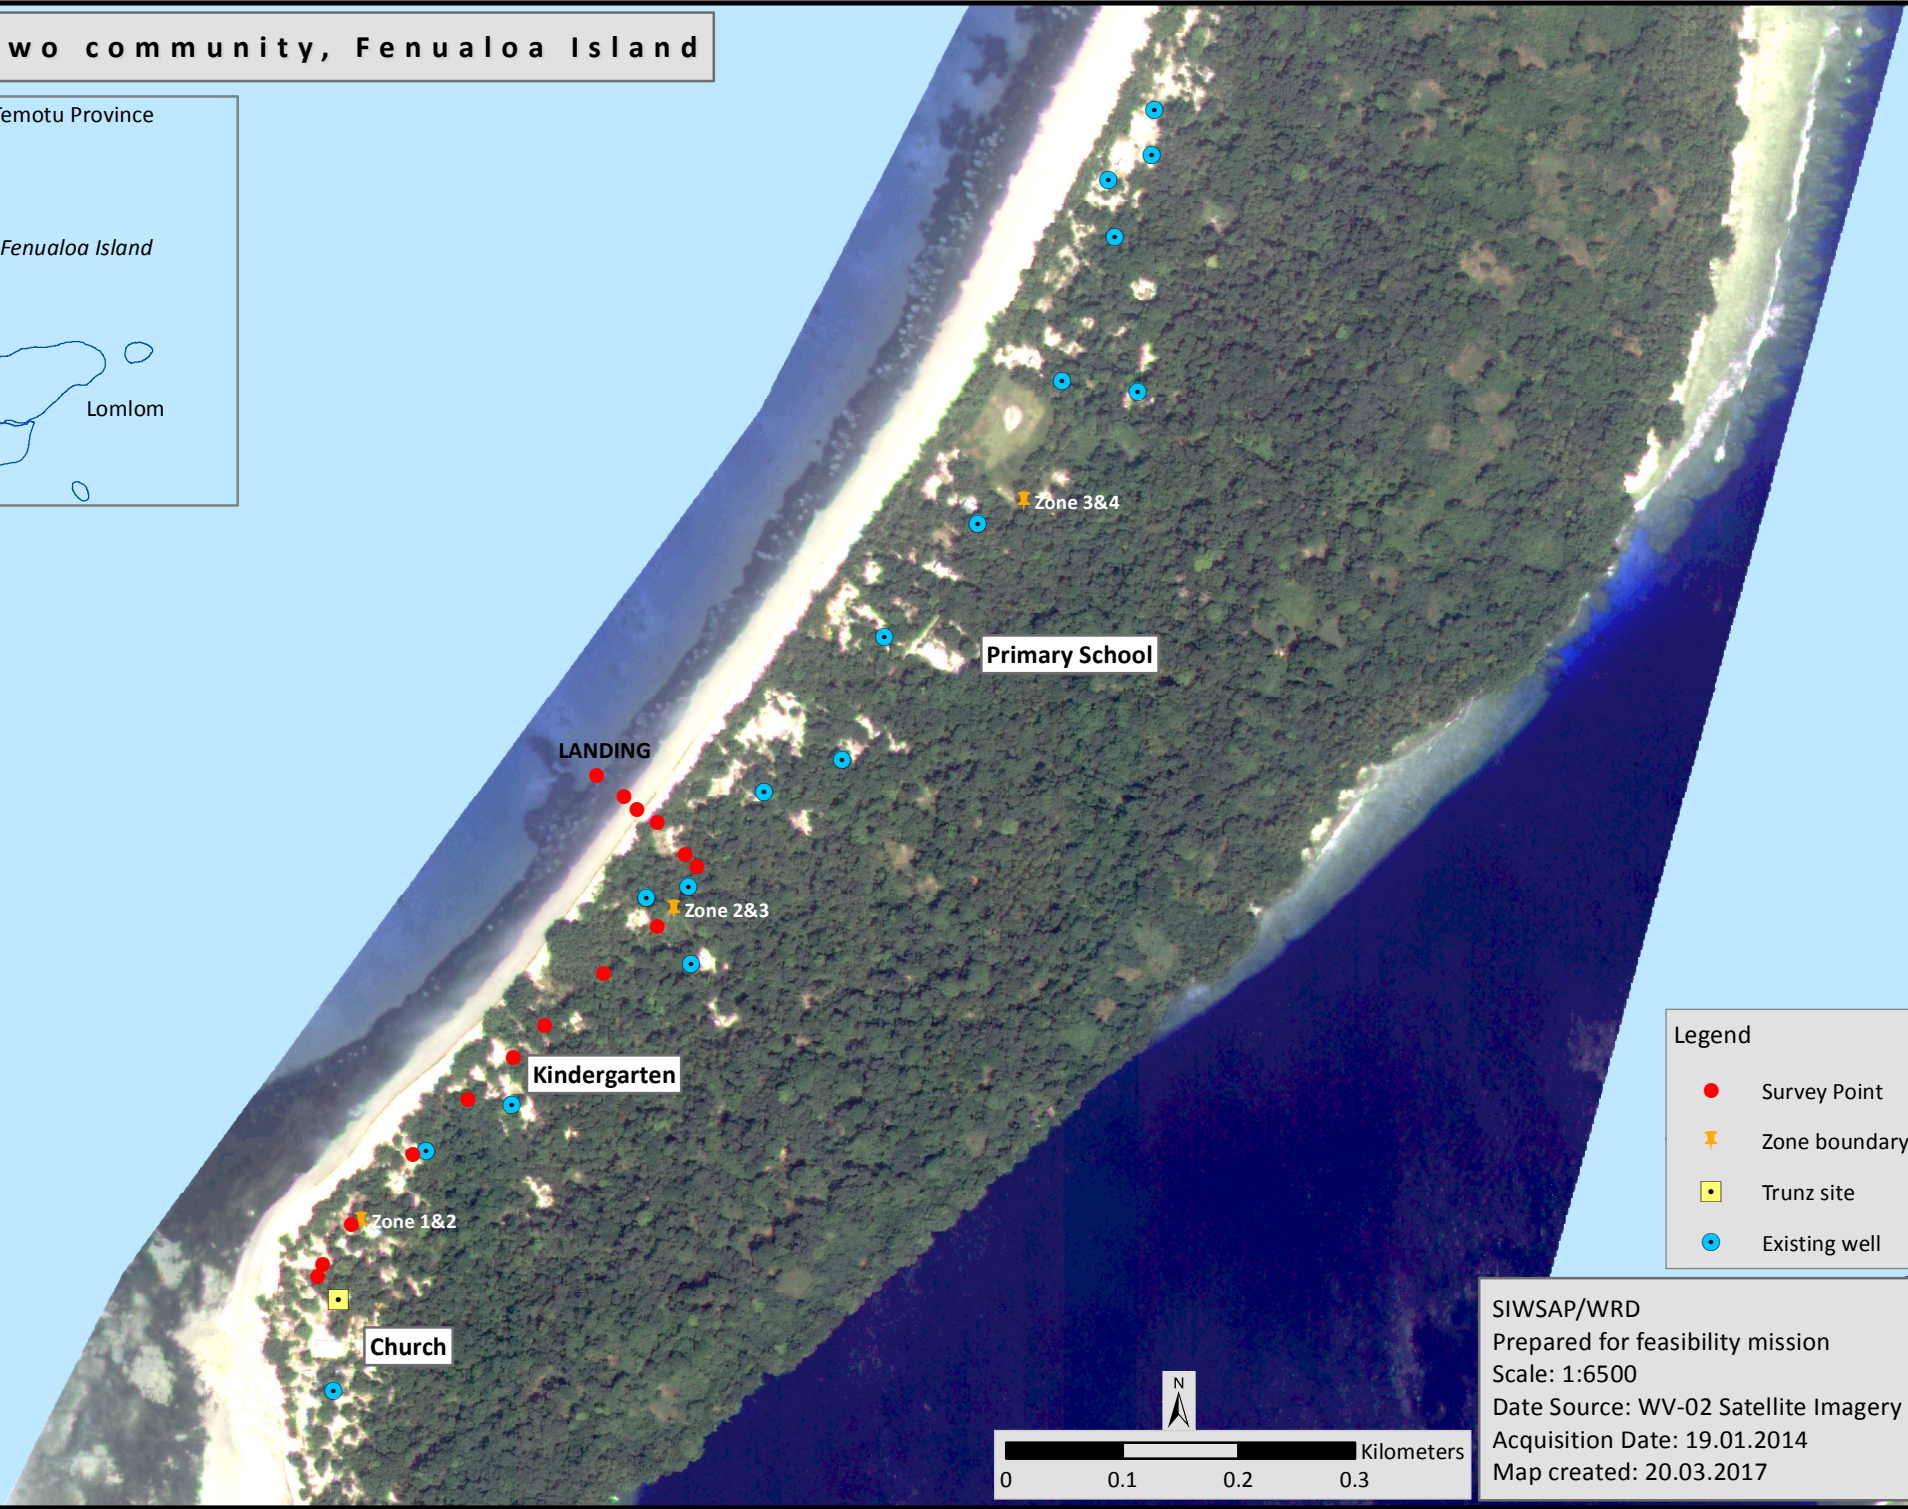

Map of Tuwo community, Fenualoa Island

Legend

- Survey Point
- 📍 Zone boundary
- Trunz site
- Existing well

SIWSAP/WRD
Prepared for feasibility mission
Scale: 1:6500
Date Source: WV-02 Satellite Imagery
Acquisition Date: 19.01.2014
Map created: 20.03.2017